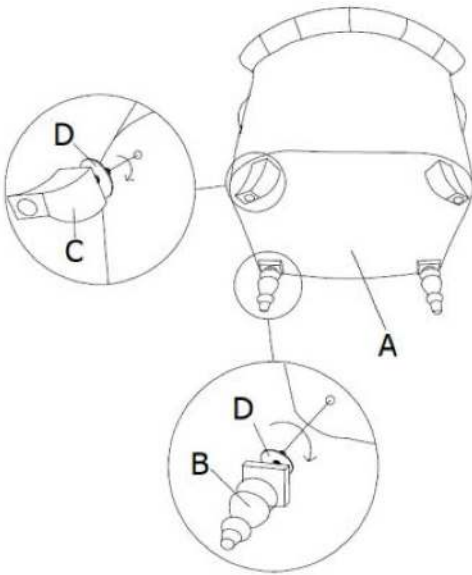

# LOBERON

COMING HOME

A x 1

B x 2

C x 2

D x 4

(φ 48mm)

1